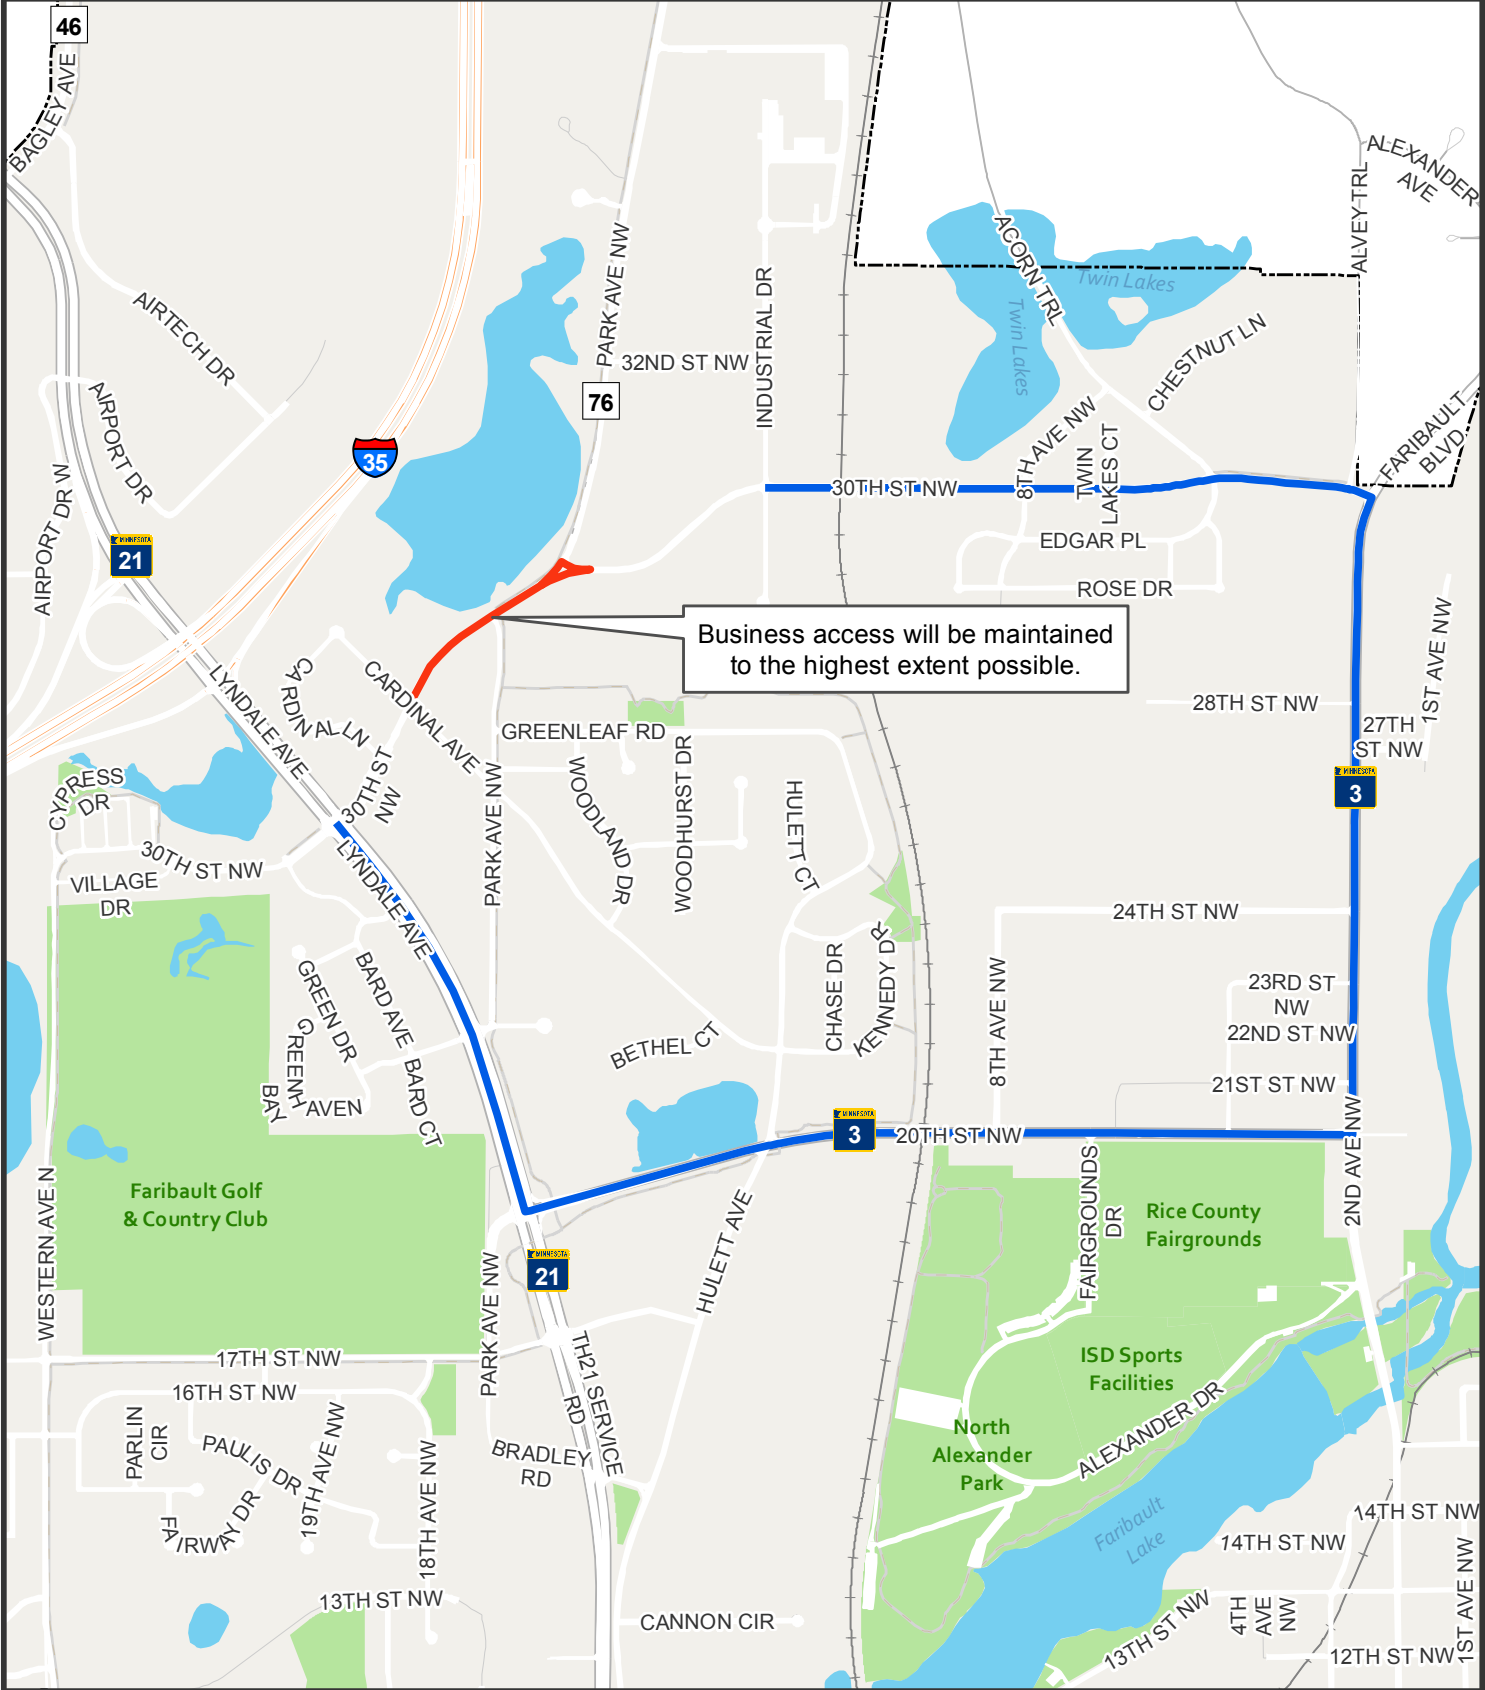

30th St NW Improvements Detour

Phase 1

Tentative schedule: Aug. 12 to Sept. 21

This map is neither a legally recorded map nor a survey. This map is a compilation data affecting the area shown; and is for reference purposes only. In using the map, you assume responsibility for the correctness all information extracted from this map.

Business access will be maintained to the highest extent possible.

 Road Closed  Detour