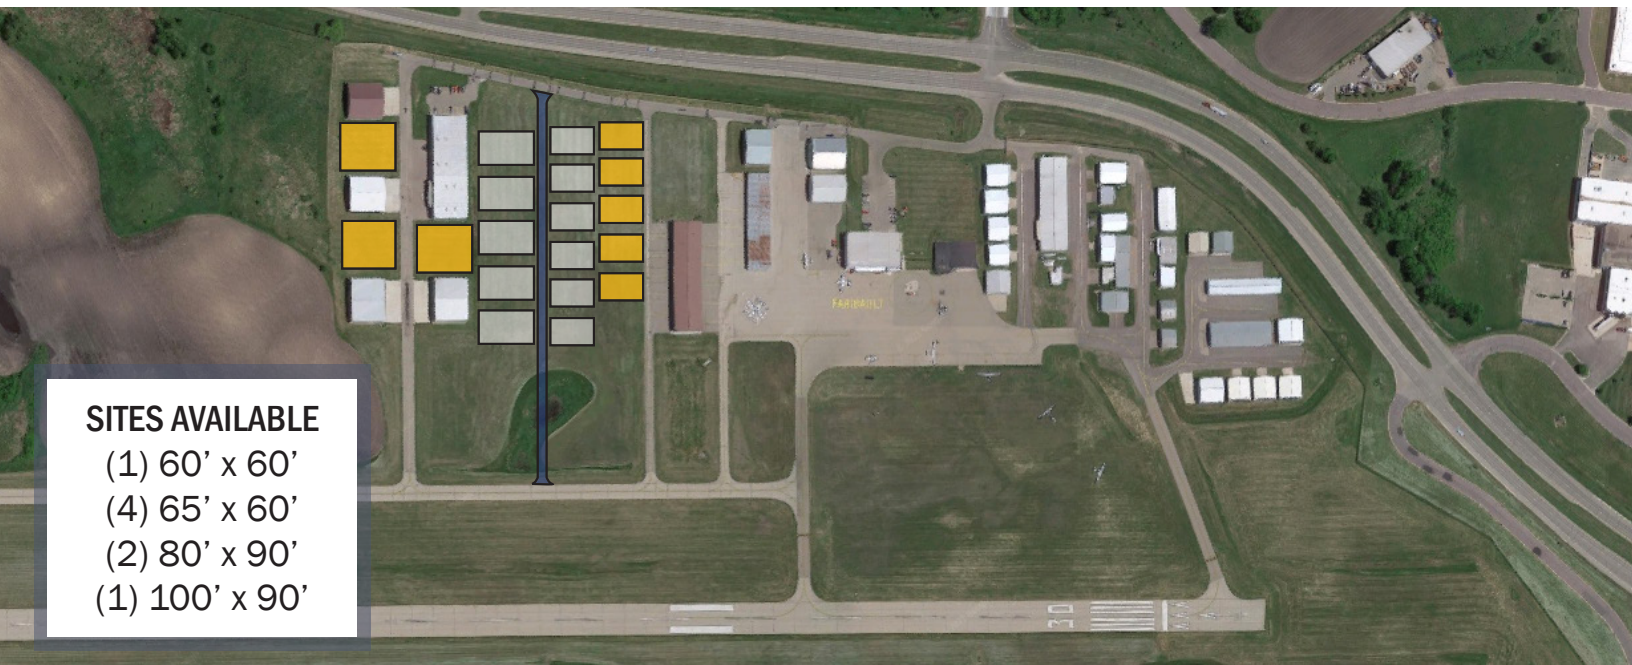

FARIBAULT MUNICIPAL AIRPORT

LIZ WALL STROHFUS FIELD

SITES AVAILABLE
 (1) 60' x 60'
 (4) 65' x 60'
 (2) 80' x 90'
 (1) 100' x 90'

PRIVATE HANGAR SITES AVAILABLE!

-  AVAILABLE HANGAR SITES
-  FUTURE HANGAR SITES
-  FUTURE TAXI LANE

WATER & SEWER AVAILABLE
 WAC FEE: \$1,382.50
 SAC FEE: \$1,500.00
 DEVELOPMENT FEE: \$100/LINEAR FRONT FOOTAGE
 20-YEAR LAND LEASE \$0.17/SQ. FT.

WANT TO LEARN MORE? CONTACT US TODAY!
 CITY OF FARIBAULT - PUBLIC WORKS DEPARTMENT