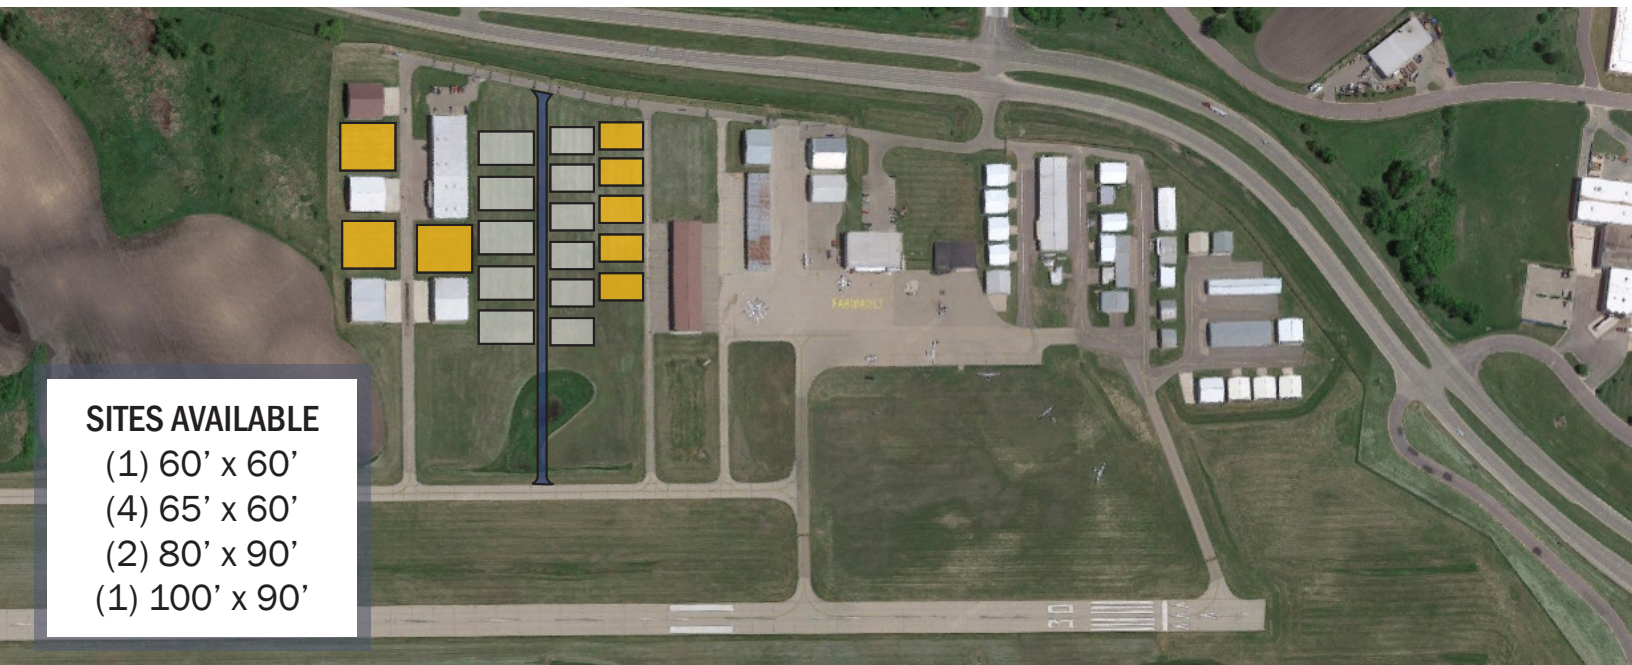

FARIBAULT MUNICIPAL AIRPORT

LIZ WALL STROHFUS FIELD

SITES AVAILABLE
 (1) 60' x 60'
 (4) 65' x 60'
 (2) 80' x 90'
 (1) 100' x 90'

PRIVATE HANGAR SITES AVAILABLE!

-  AVAILABLE HANGAR SITES
-  FUTURE HANGAR SITES
-  FUTURE TAXI LANE

WATER & SEWER AVAILABLE
 WAC FEE: \$1,500.00
 SAC FEE: \$1,500.00
 DEVELOPMENT FEE: \$100/LINEAR FRONT FOOTAGE
 20-YEAR LAND LEASE \$0.1751/SQ. FT.

WANT TO LEARN MORE? CONTACT US TODAY!
 CITY OF FARIBAULT - PUBLIC WORKS DEPARTMENT